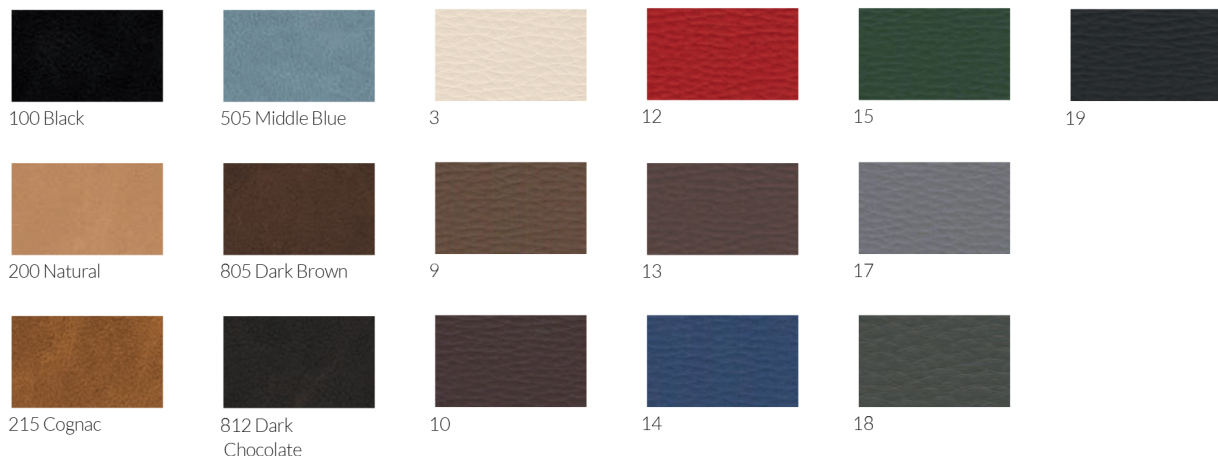

Standard Beech Finishes

(01)
Natural beech

(02)
Honey

(06)
Rustical

(07)
Milky walnut

(04)
Walnut

(05)
Cognac

Dark walnut

wenge

black stain

Premium Beech Finishes

(03)
White washed

(29)
Antique white

(15)
Antique oil

(13)
Yellow stain

(14)
Red stain

(12)
Green stain

(11)
Grey stain

(16)
White

(21)
Light green

(22)
Dark green

(23)
Burgundy

(19)
Light blue

(20)
Dark blue

(17)
Light grey

(18)
Dark grey

(24)
Black

Vinyl Upholstery Colours

Velvet Upholstery Colours

Leather Upholstery Colours